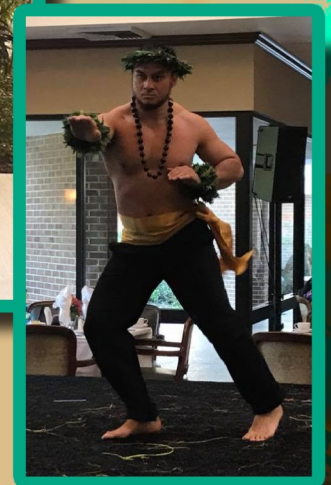

Kona Luau PACKAGE

Entertainment:

2 female maidens to meet and greet guests upon arrival
Luau show during dinner will consist of
One male dancer with fire knife performance during the show
Dances performed - Tahiti, Hawaii, New Zealand and Samoa
Photos with performers

Complete Event Coordinator Included!!